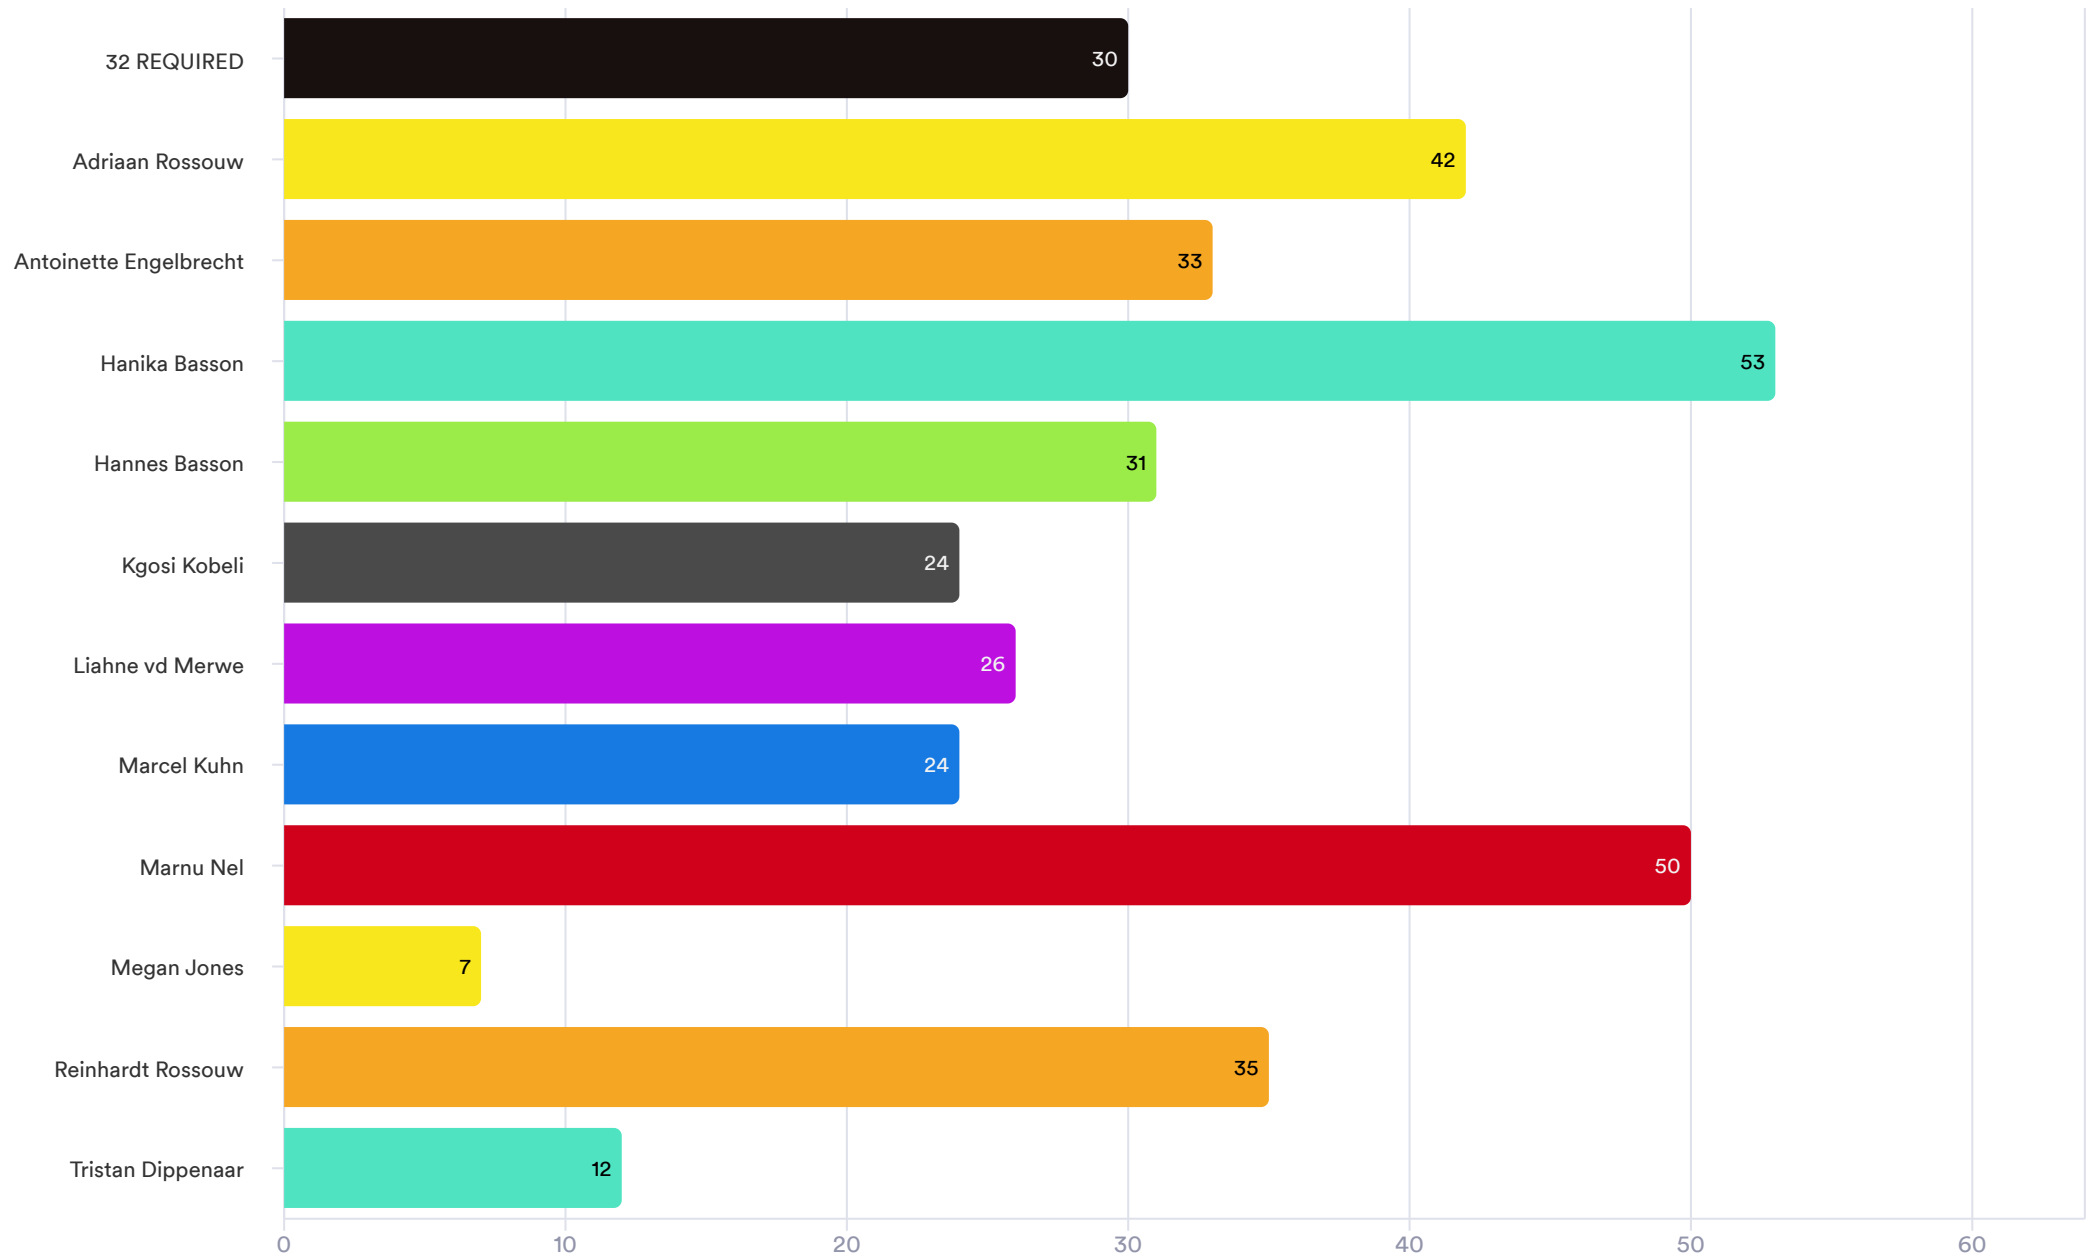

27 MAY: Class Attendance: Beginners (22 Classes required for grading)

27 MAY: Class Attendance: Advanced (28 Classes required for grading)

27 MAY: Class Attendance: Elite (32 Classes required for grading)

Classes per Venue

Classes per Coach

Classes per Assistant

Data	Answer	%
Hennopspark (Afr)	55	20%
Other	6	2%
Rooihuiskraal (Afr)	136	50%
Rooihuiskraal (Eng)	73	27%
Wierdapark (Afr)	0	0%