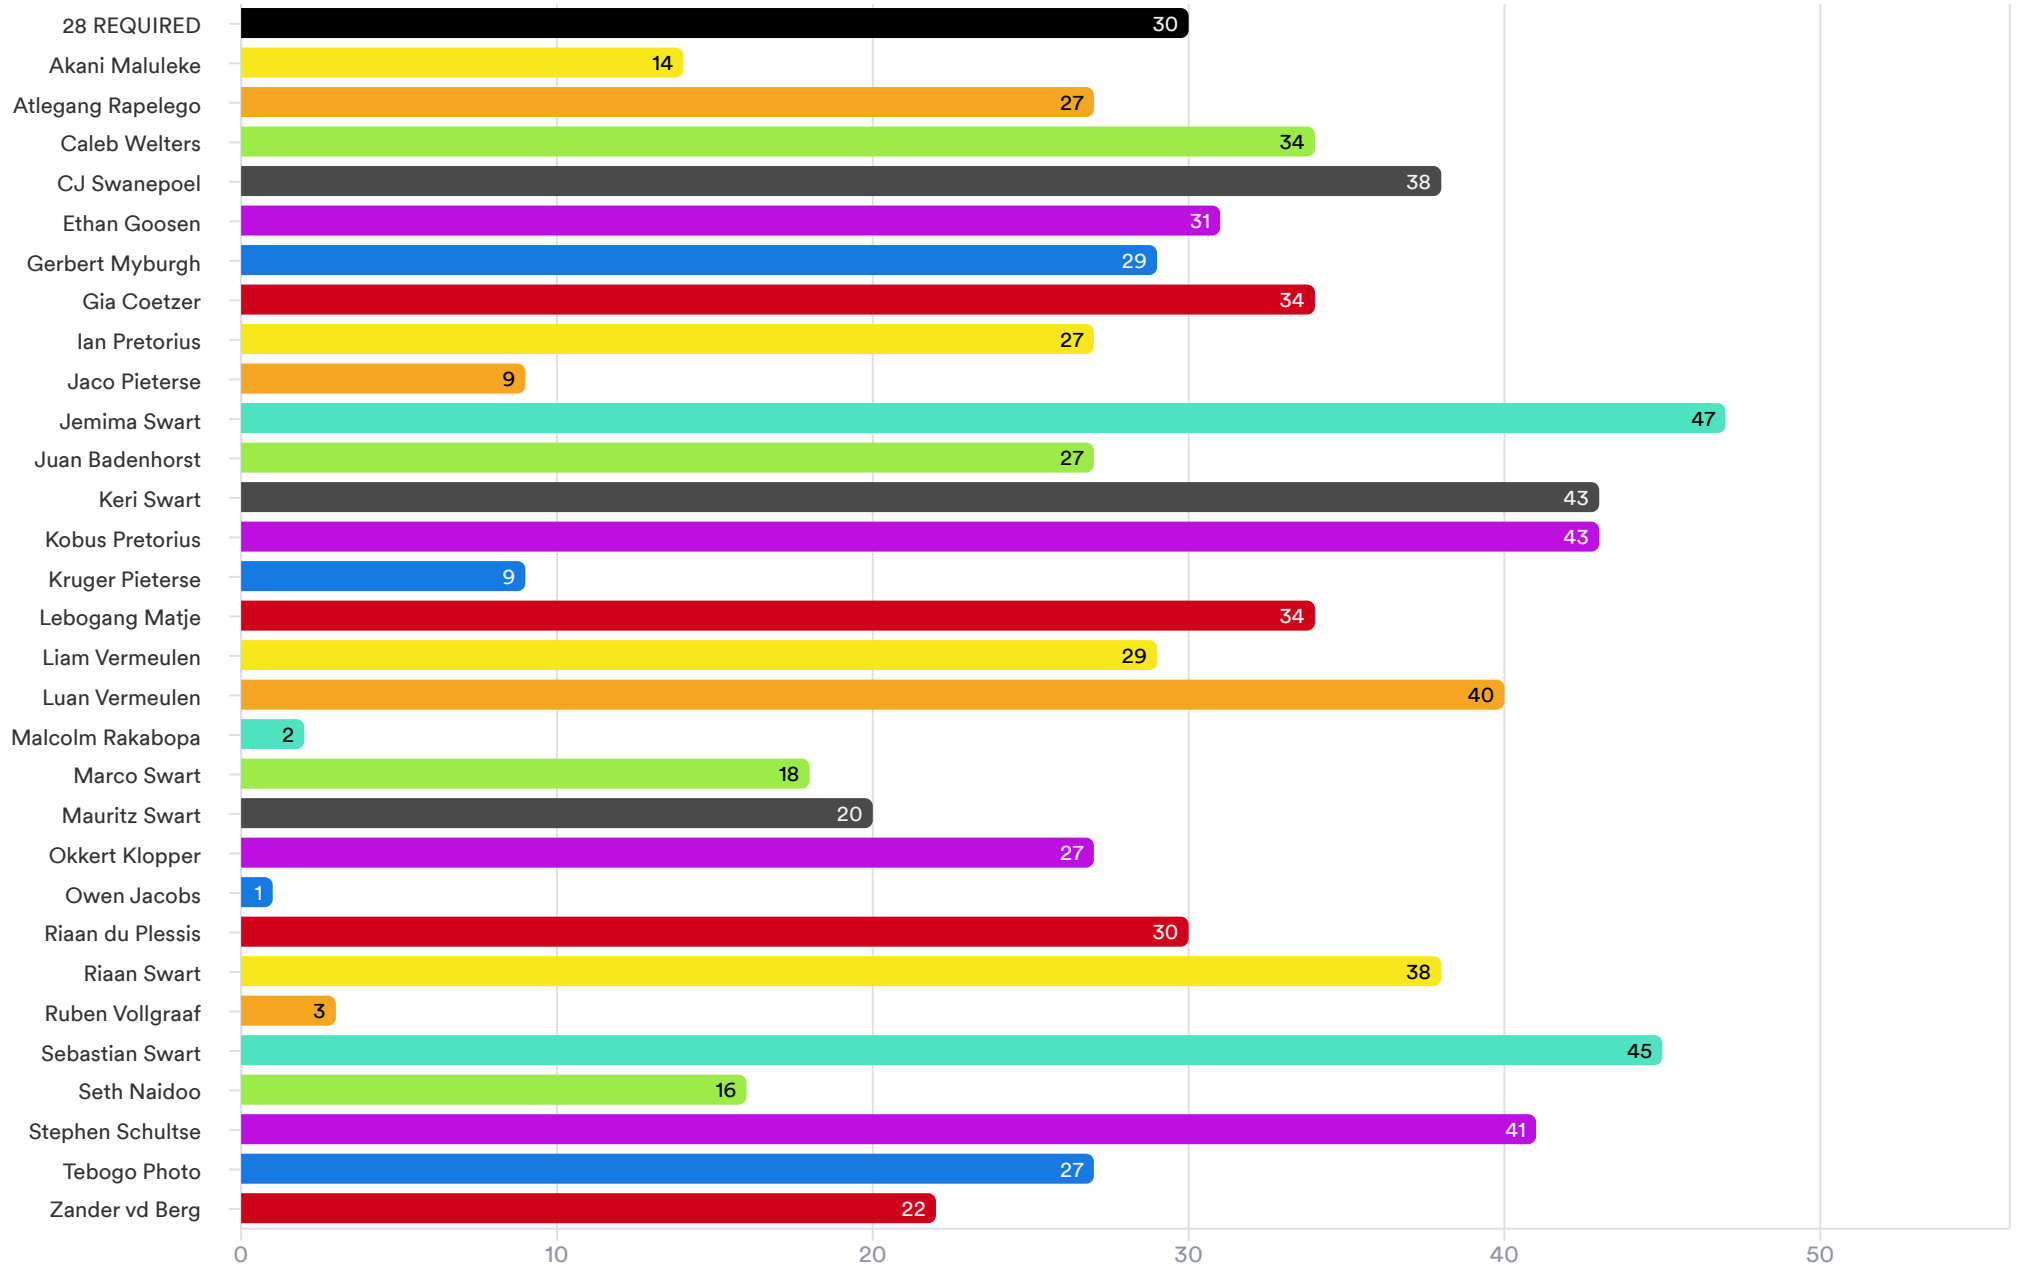

27 MAY: Class Attendance: Beginners (22 Classes required for grading)

27 MAY: Class Attendance: Advanced (28 Classes required for grading)

27 MAY: Class Attendance: Elite (32 Classes required for grading)

Classes per Venue

Classes per Coach

Classes per Assistant

Data	Answer	%
Hennopspark (Afr)	55	20%
Other	6	2%
Rooihuiskraal (Afr)	136	50%
Rooihuiskraal (Eng)	73	27%
Wierdapark (Afr)	0	0%