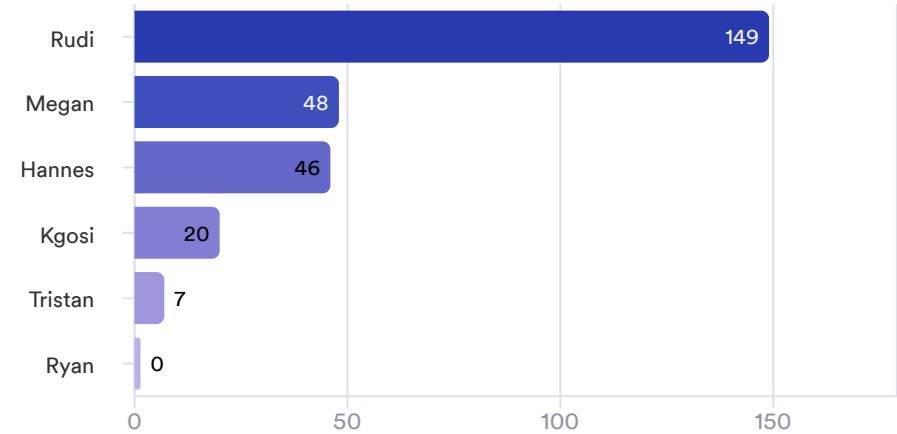

27 MAY: Class Attendance: Beginners (22 Classes required for grading)

27 MAY: Class Attendance: Advanced (28 Classes required for grading)

27 MAY: Class Attendance: Elite (32 Classes required for grading)

Classes per Venue

Classes per Coach

Classes per Assistant

Data	Answer	%
Hennopspark (Afr)	55	20%
Other	6	2%
Rooihuiskraal (Afr)	136	50%
Rooihuiskraal (Eng)	73	27%
Wierdapark (Afr)	0	0%