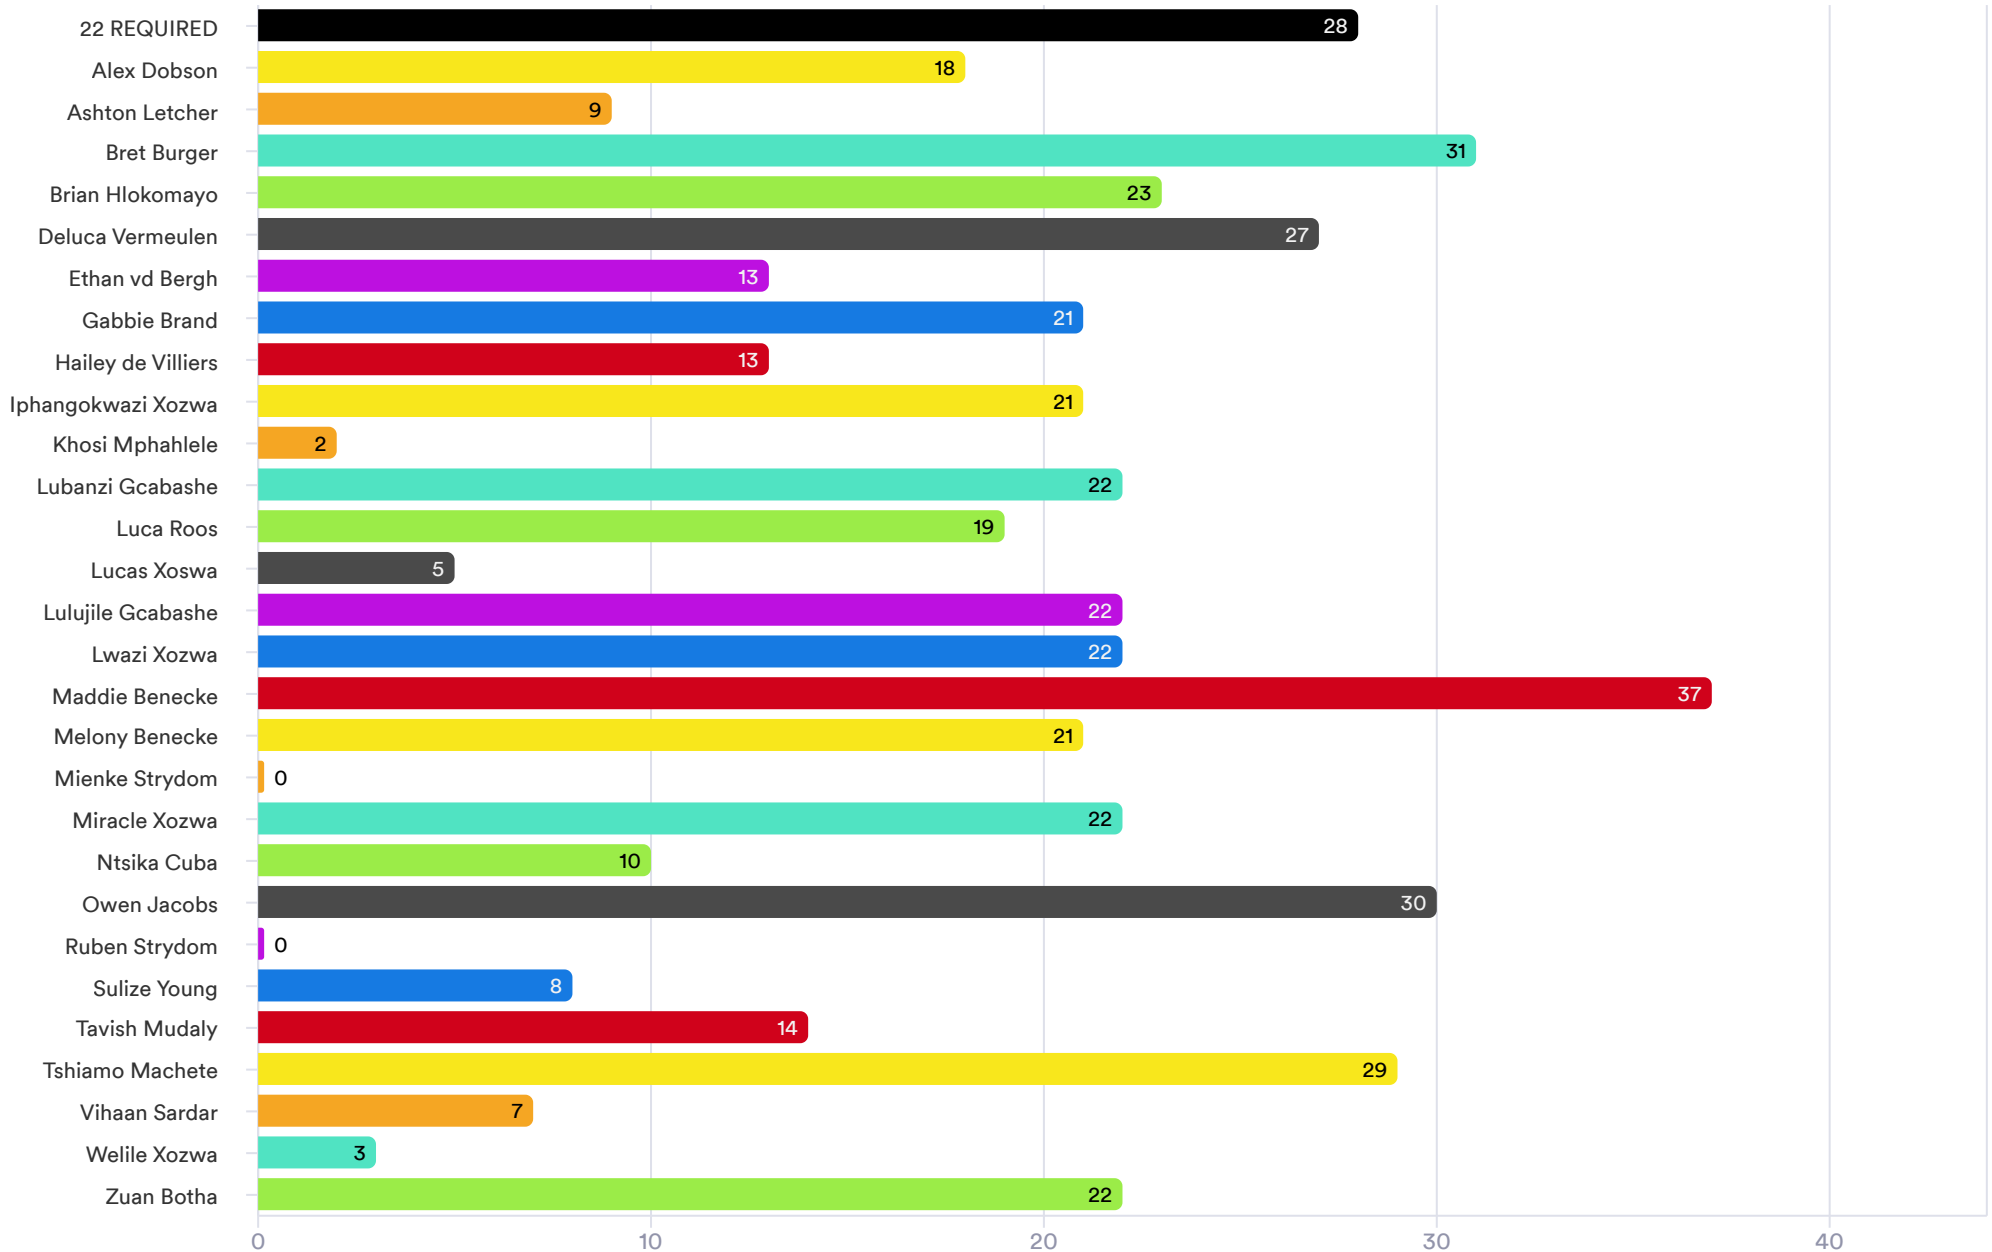

27 MAY: Class Attendance: Beginners (22 Classes required for grading)

27 MAY: Class Attendance: Advanced (28 Classes required for grading)

27 MAY: Class Attendance: Elite (32 Classes required for grading)

Classes per Venue

Classes per Coach

Classes per Assistant

Data	Answer	%
Hennopspark (Afr)	55	20%
Other	6	2%
Rooihuiskraal (Afr)	136	50%
Rooihuiskraal (Eng)	73	27%
Wierdapark (Afr)	0	0%