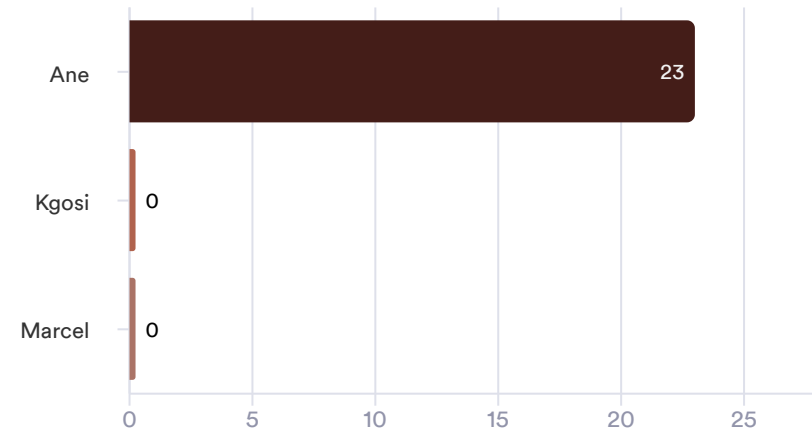

27 MAY: Class Attendance: Beginners (22 Classes required for grading)

27 MAY: Class Attendance: Advanced (28 Classes required for grading)

27 MAY: Class Attendance: Elite (32 Classes required for grading)

Classes per Venue

Classes per Coach

Classes per Assistant

Data	Answer	%
Hennopspark (Afr)	55	20%
Other	6	2%
Rooihuiskraal (Afr)	136	50%
Rooihuiskraal (Eng)	73	27%
Wierdapark (Afr)	0	0%