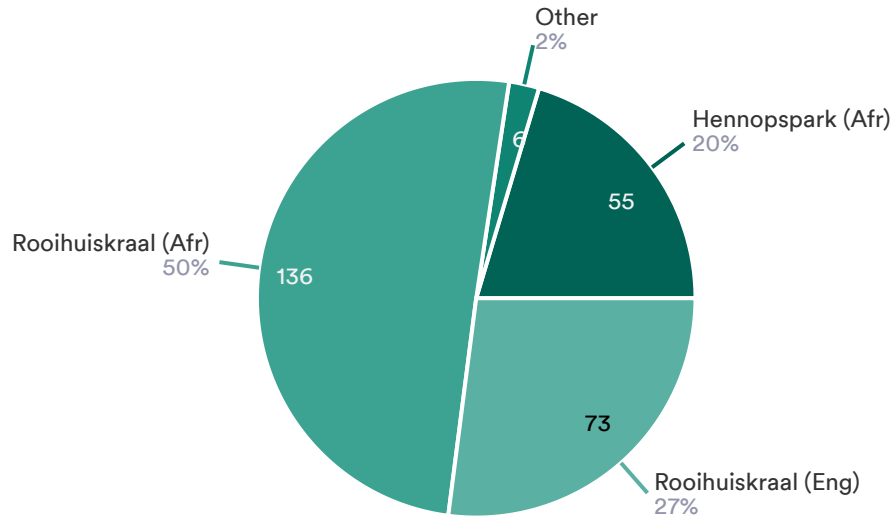

27 MAY: Class Attendance: Beginners (22 Classes required for grading)

27 MAY: Class Attendance: Advanced (28 Classes required for grading)

27 MAY: Class Attendance: Elite (32 Classes required for grading)

Classes per Venue

Classes per Coach

Classes per Assistant

Data	Answer	%
Hennopspark (Afr)	55	20%
Other	6	2%
Rooihuiskraal (Afr)	136	50%
Rooihuiskraal (Eng)	73	27%
Wierdapark (Afr)	0	0%